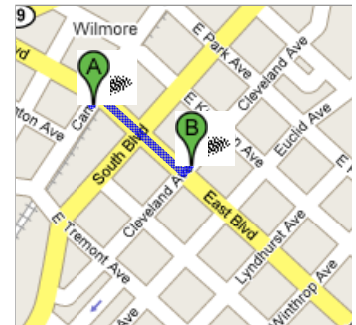

Start **1821 Camden Rd
Charlotte, NC 28203**
End **Cleveland Ave**
Travel **0.2 mi – about 1 min**

Get Google Maps on your phone
Text the word "GMAPS" to 466453

**1821 Camden Rd
Charlotte, NC 28203**
Drive: 0.2 mi – about 1 min

- | | |
|---|-----------------|
| 1. Head northeast on Camden Rd toward E Blvd | 92 ft |
| ➔ 2. Turn right at E Blvd | 0.2 mi
1 min |
| ➤ 3. Turn left at Cleveland Ave | 82 ft |

Cleveland Ave

These directions are for planning purposes only. You may find that construction projects, traffic, or other events may cause road conditions to differ from the map results.

Map data ©2007 NAVTEQ™

Overview

Start

End

Map data ©2007 NAVTEQ™